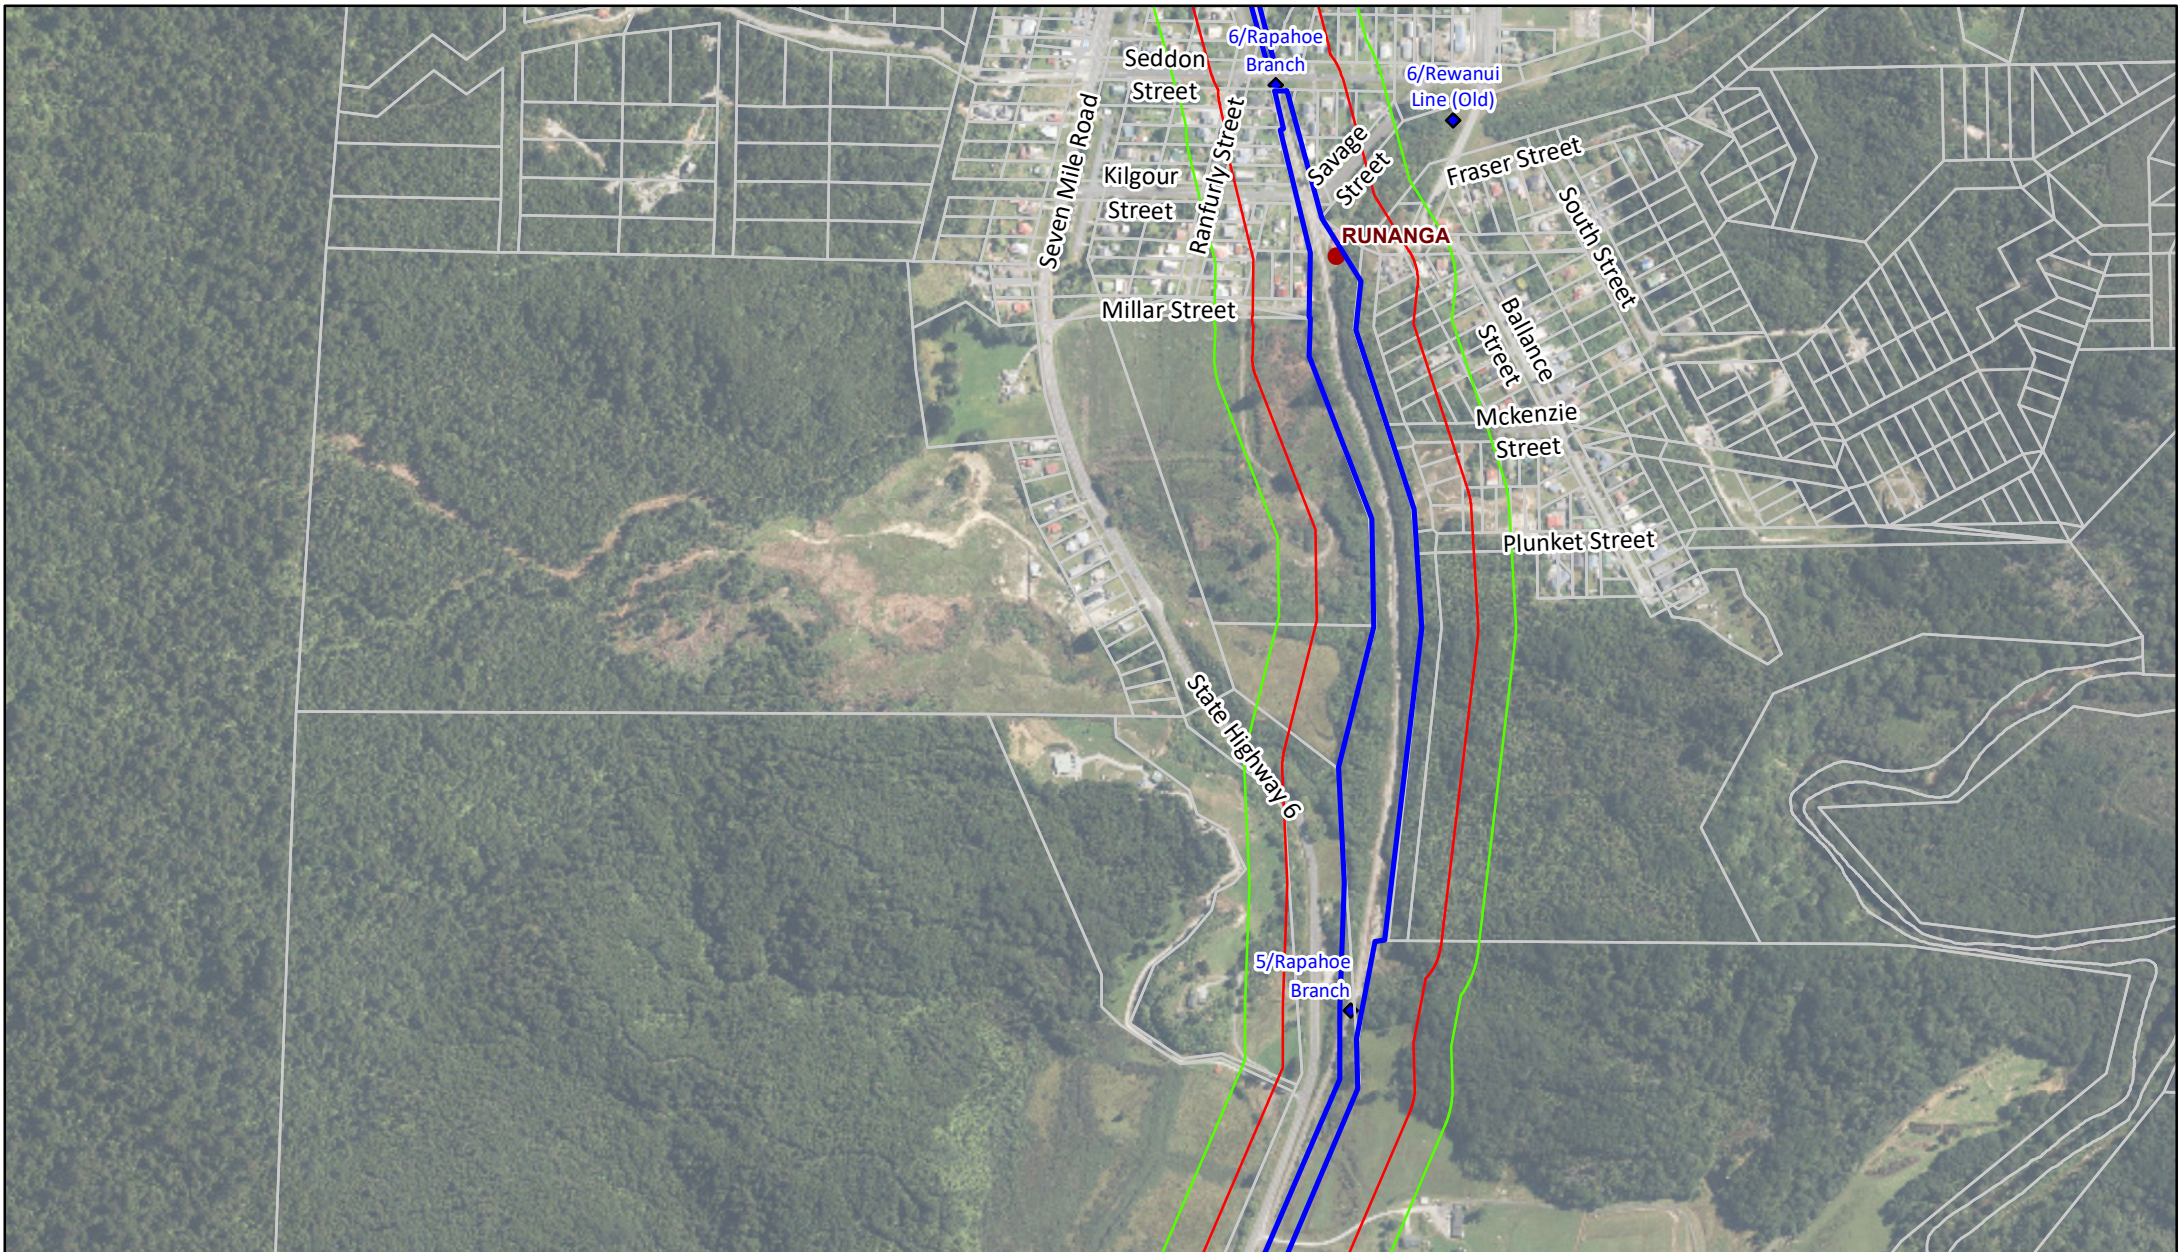

- Vibration Control Alert Overlay
- Noise Control Alert Overlay
- KiwiRail Designation
- LINZ Parcel

**KiwiRail Designation Map (Rapahoe Line)-
West Coast Regional Council -
Page 4 of 7**

A4

1:8,000

10/12/2024

Copyright © KiwiRail
LINZ data licensed under CC BY 3.0 NZ <http://data.linz.govt.nz>
© OpenStreetMap contributors
The information displayed here is indicative only
This data is made available in good faith but its accuracy or completeness is not guaranteed