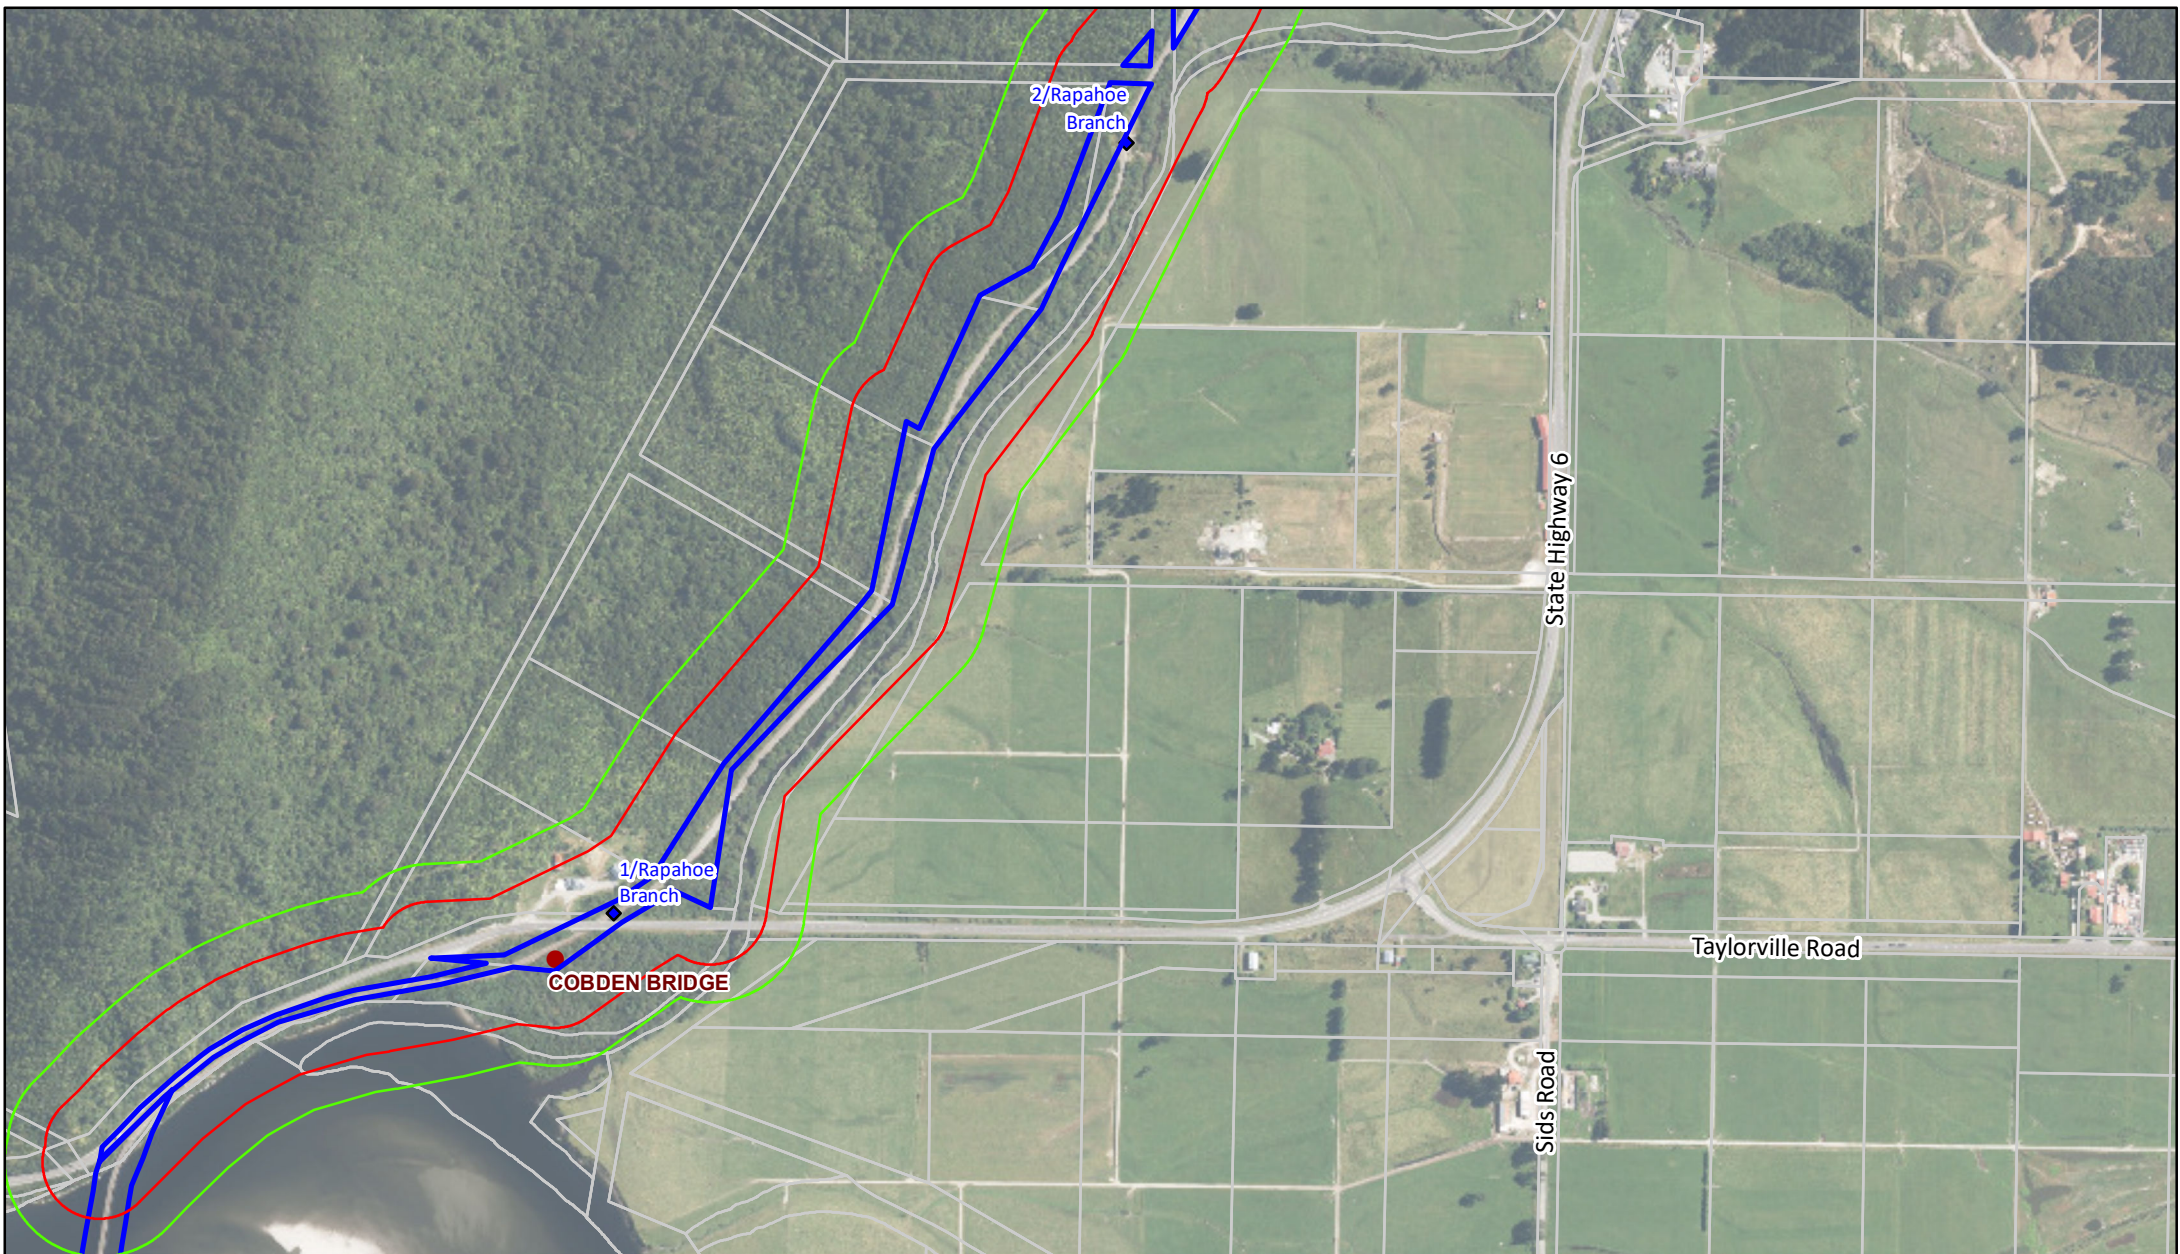

- Vibration Control Alert Overlay
- Noise Control Alert Overlay
- KiwiRail Designation
- LINZ Parcel

**KiwiRail Designation Map (Rapahoe Line)-
West Coast Regional Council -
Page 7 of 7**

A4

1:8,000

10/12/2024

Copyright © KiwiRail
LINZ data licensed under CC BY 3.0 NZ <http://data.linz.govt.nz>
© OpenStreetMap contributors
The information displayed here is indicative only
This data is made available in good faith but its accuracy or completeness is not guaranteed