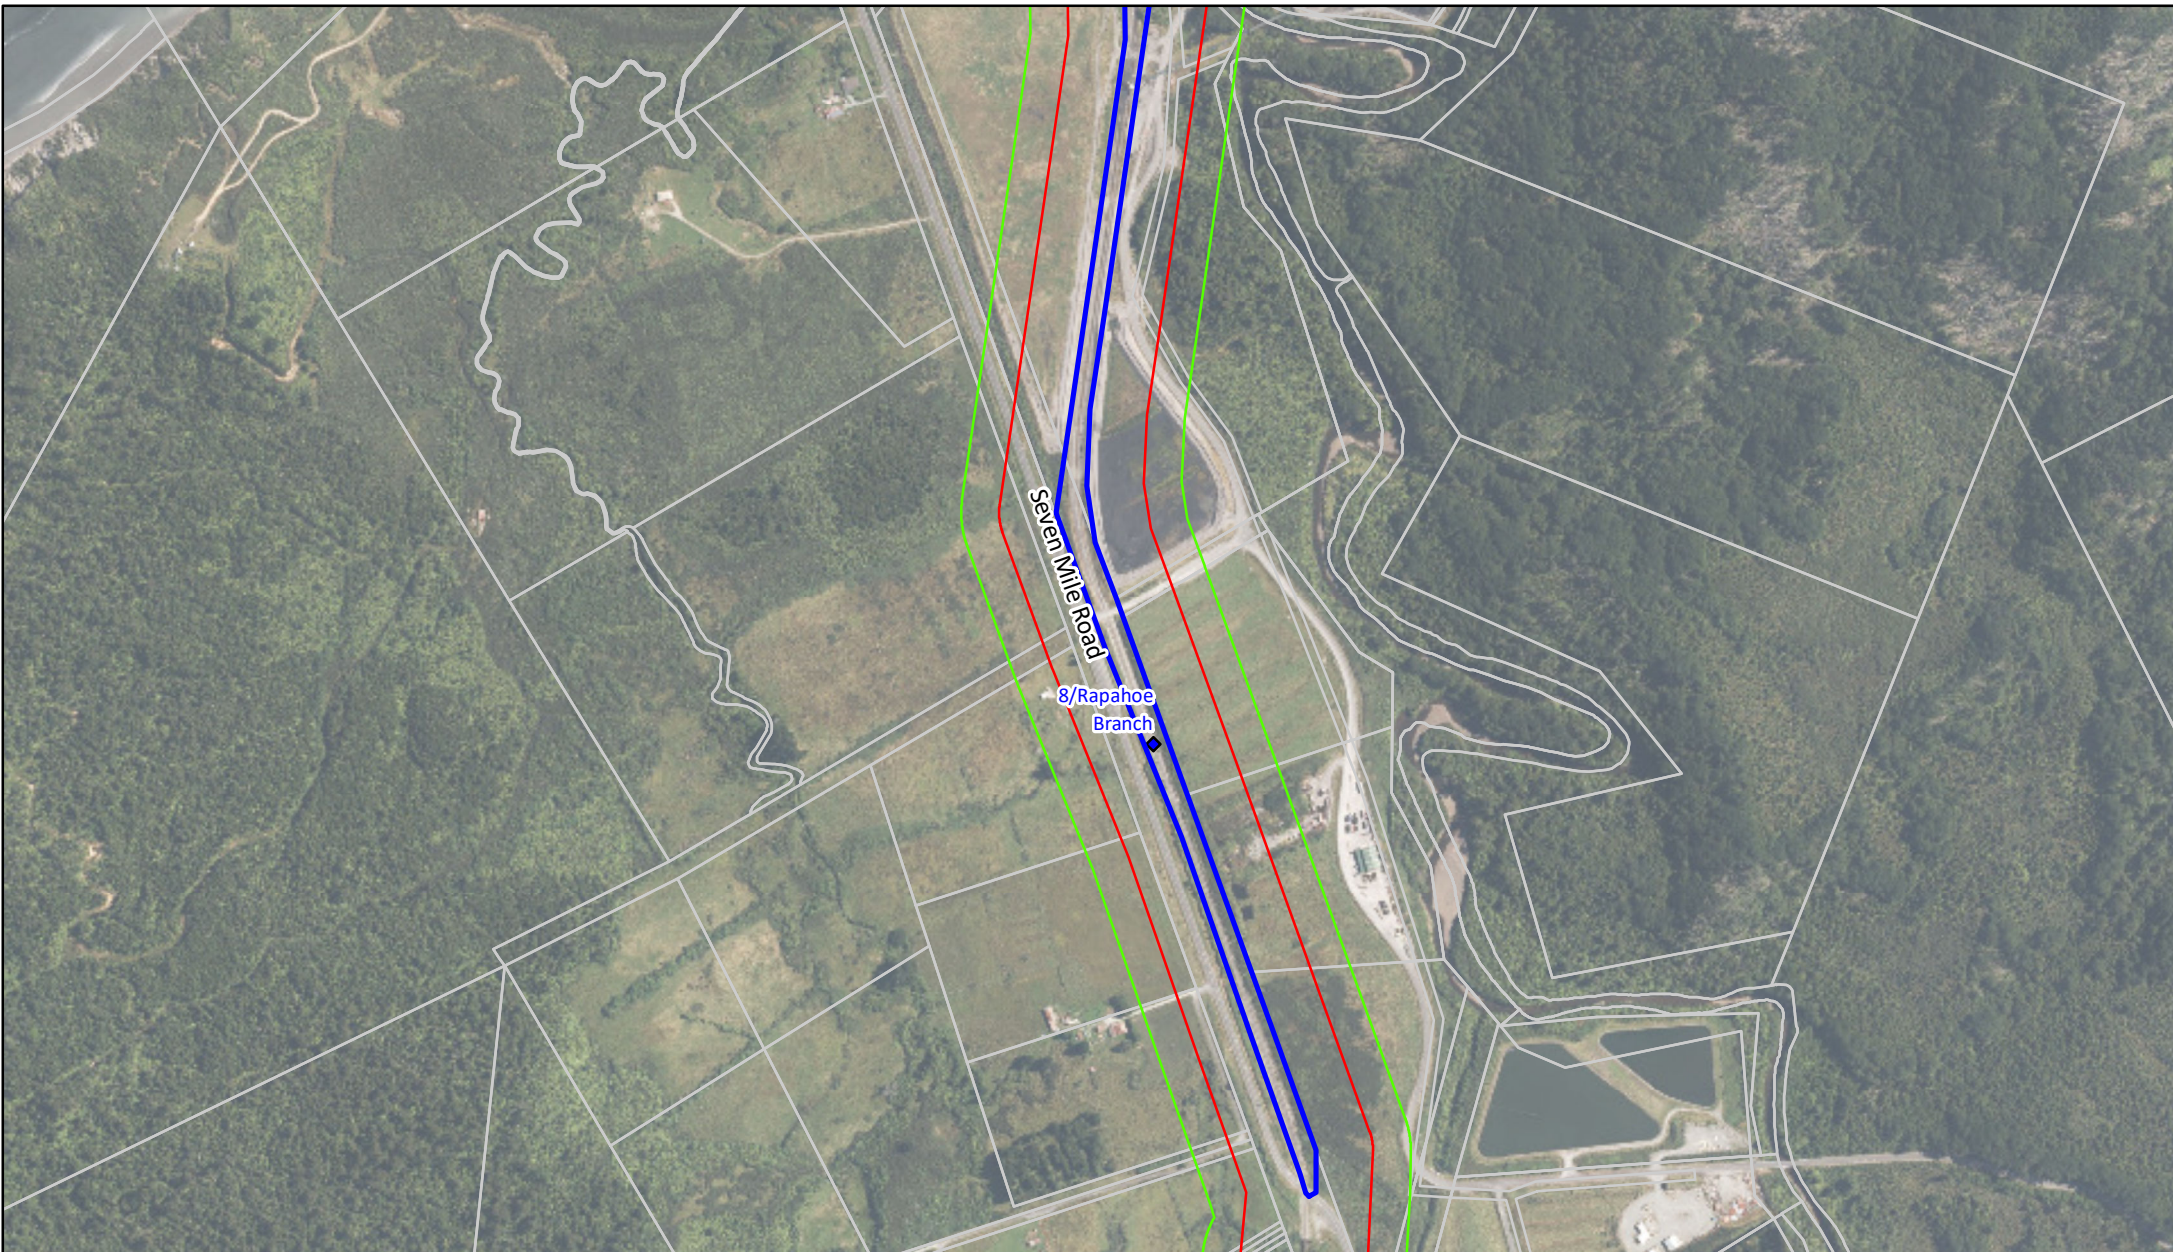

- Vibration Control Alert Overlay
- Noise Control Alert Overlay
- KiwiRail Designation
- LINZ Parcel

**KiwiRail Designation Map (Rapahoe Line)-  
West Coast Regional Council -  
Page 1 of 7**

A4

1:8,000

10/12/2024

- Vibration Control Alert Overlay
- Noise Control Alert Overlay
- KiwiRail Designation
- LINZ Parcel

**KiwiRail Designation Map (Rapahoe Line)-  
West Coast Regional Council -  
Page 2 of 7**

A4

1:8,000

10/12/2024