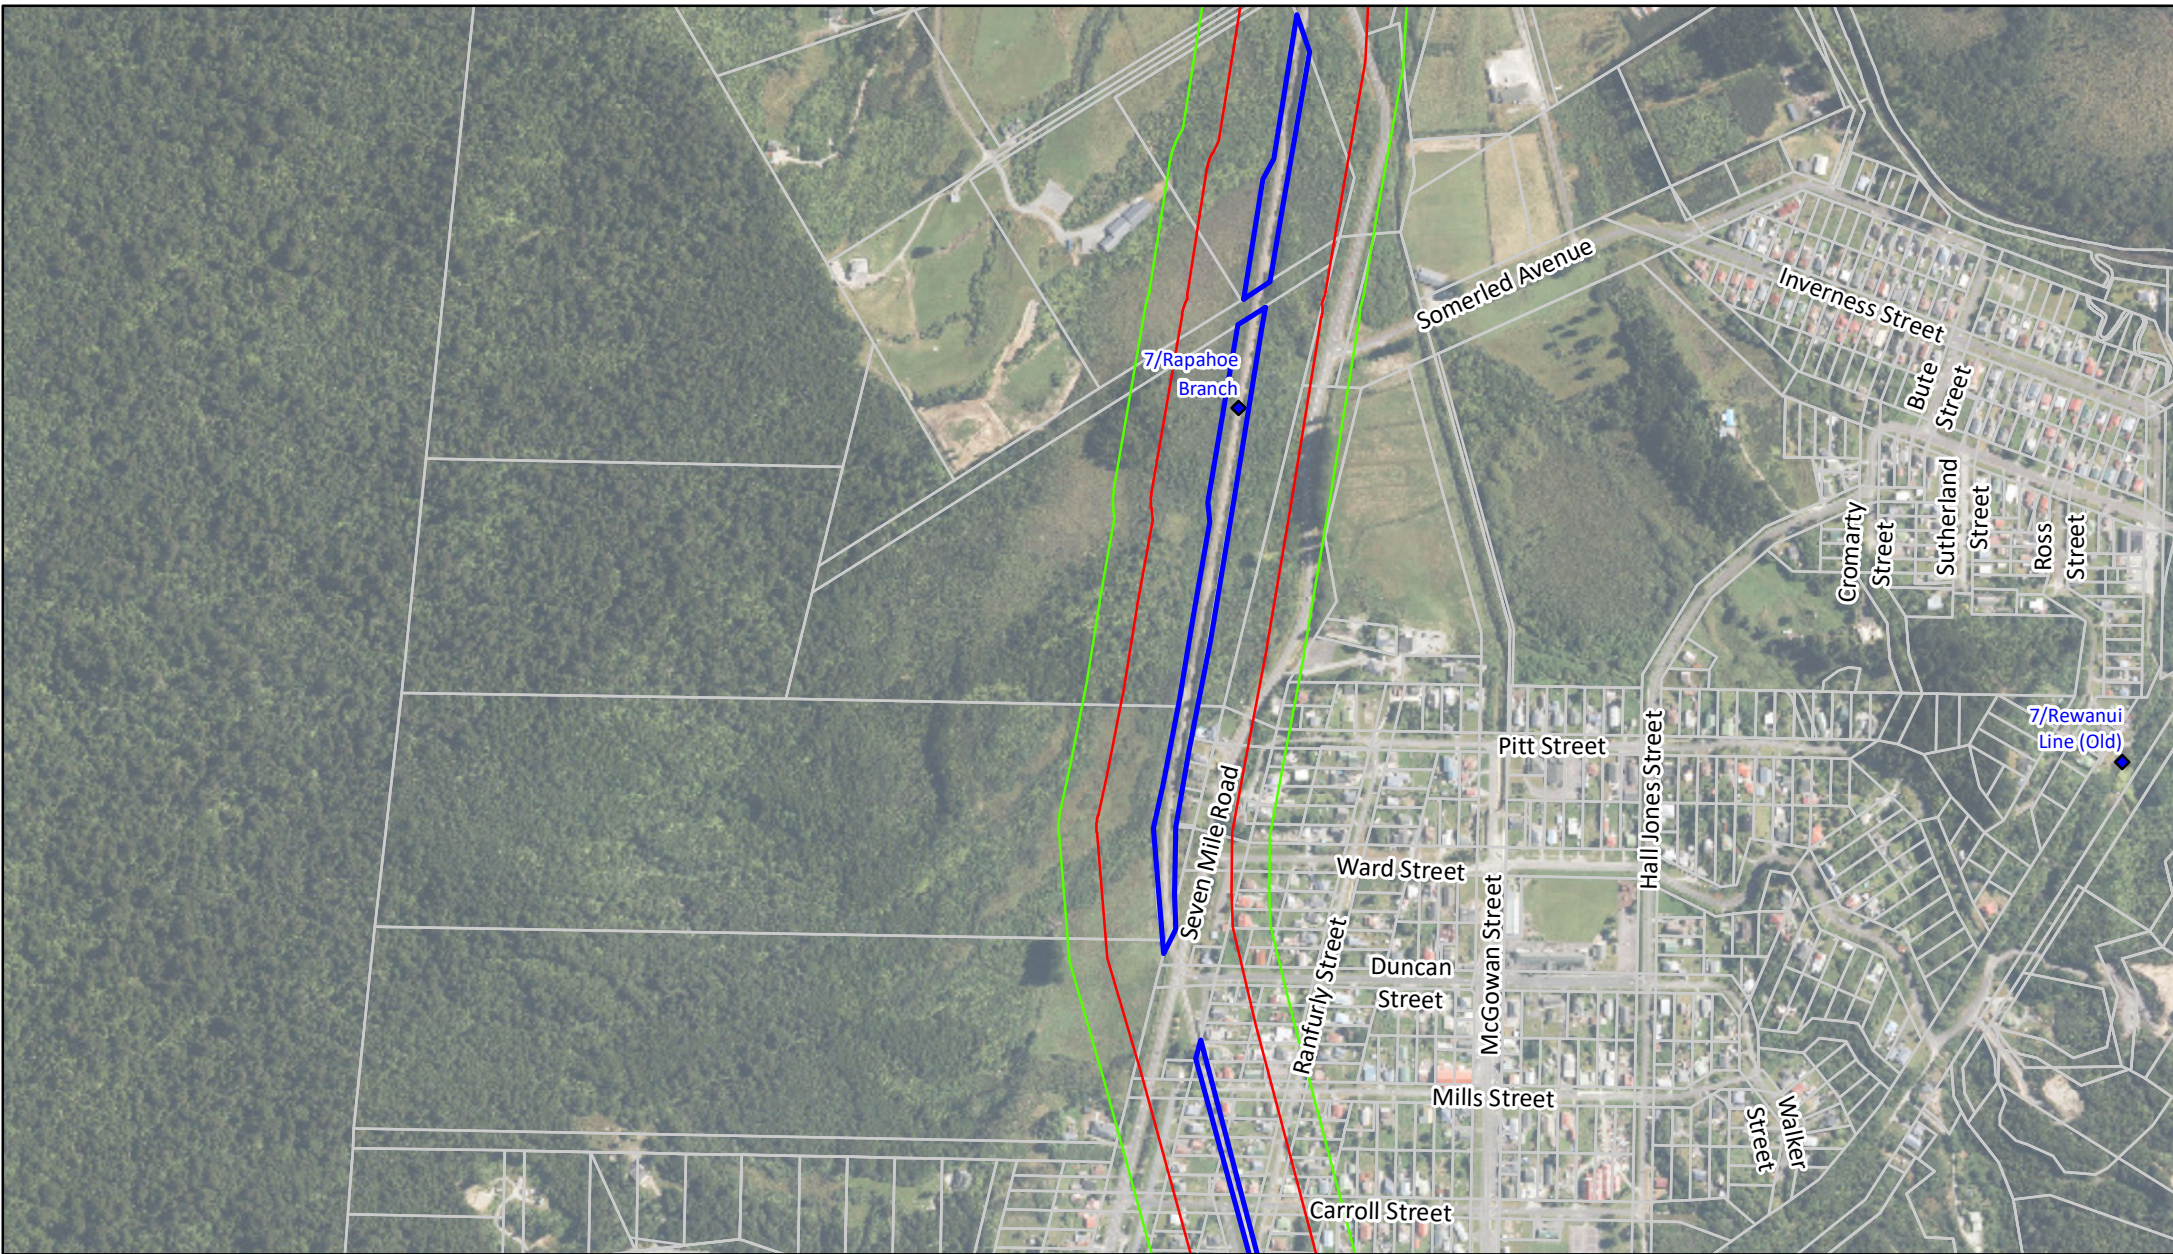

- Vibration Control Alert Overlay
- Noise Control Alert Overlay
- KiwiRail Designation
- LINZ Parcel

**KiwiRail Designation Map (Rapahoe Line)-  
West Coast Regional Council -  
Page 2 of 7**

A4

1:8,000

10/12/2024

- Vibration Control Alert Overlay
- Noise Control Alert Overlay
- KiwiRail Designation
- LINZ Parcel

**KiwiRail Designation Map (Rapahoe Line)-  
West Coast Regional Council -  
Page 3 of 7**

A4

1:8,000

10/12/2024