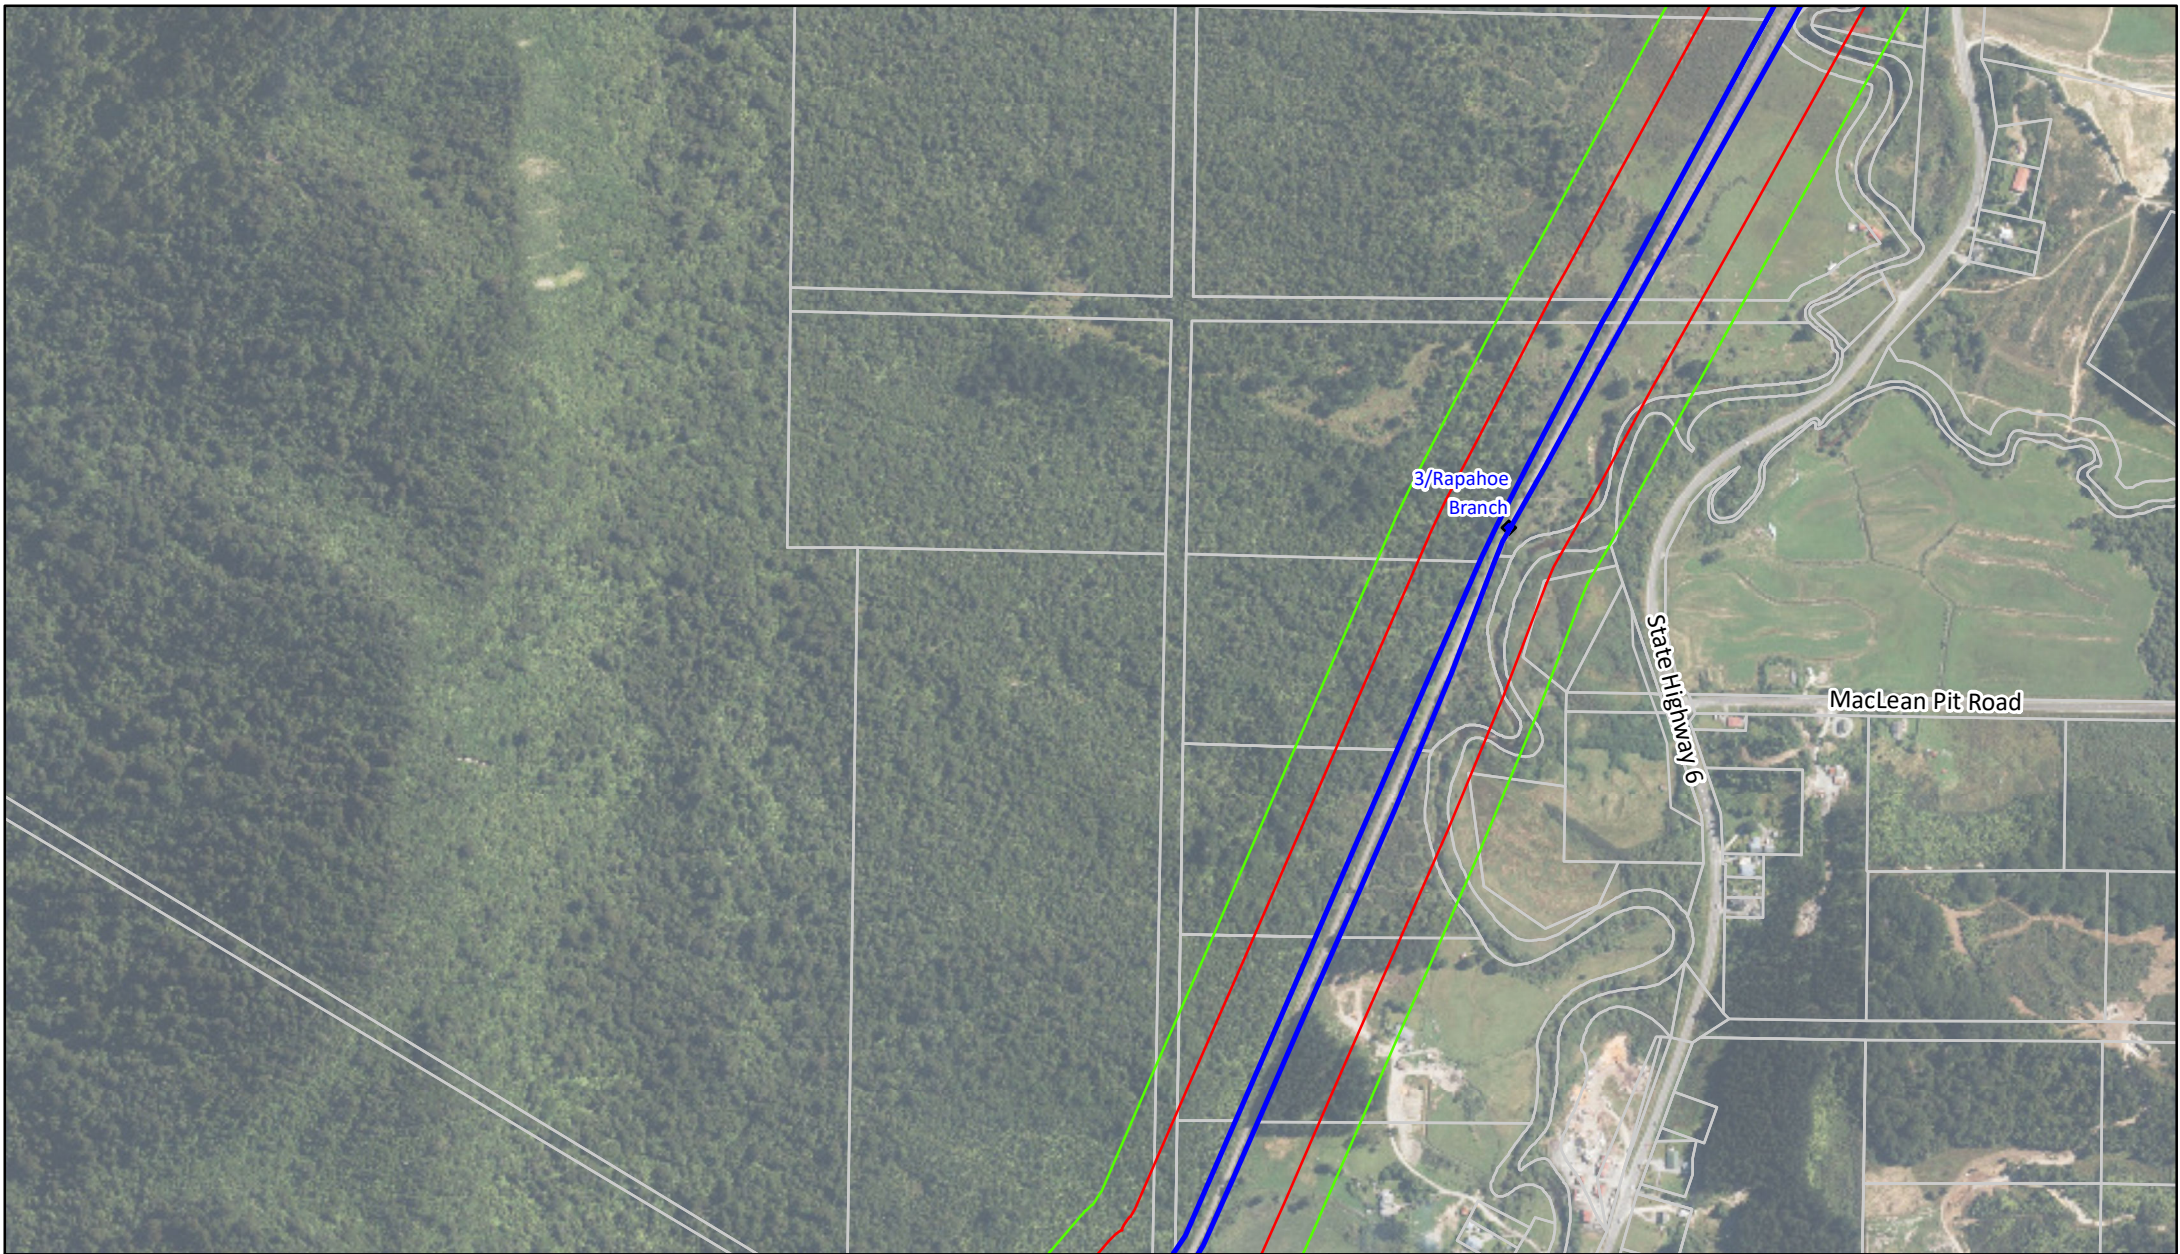

- Vibration Control Alert Overlay
- Noise Control Alert Overlay
- KiwiRail Designation
- LINZ Parcel

**KiwiRail Designation Map (Rapahoe Line)-
West Coast Regional Council -
Page 6 of 7**

A4

1:8,000

10/12/2024

Copyright © KiwiRail
LINZ data licensed under CC BY 3.0 NZ <http://data.linz.govt.nz>
© OpenStreetMap contributors
The information displayed here is indicative only
This data is made available in good faith but its accuracy or completeness is not guaranteed