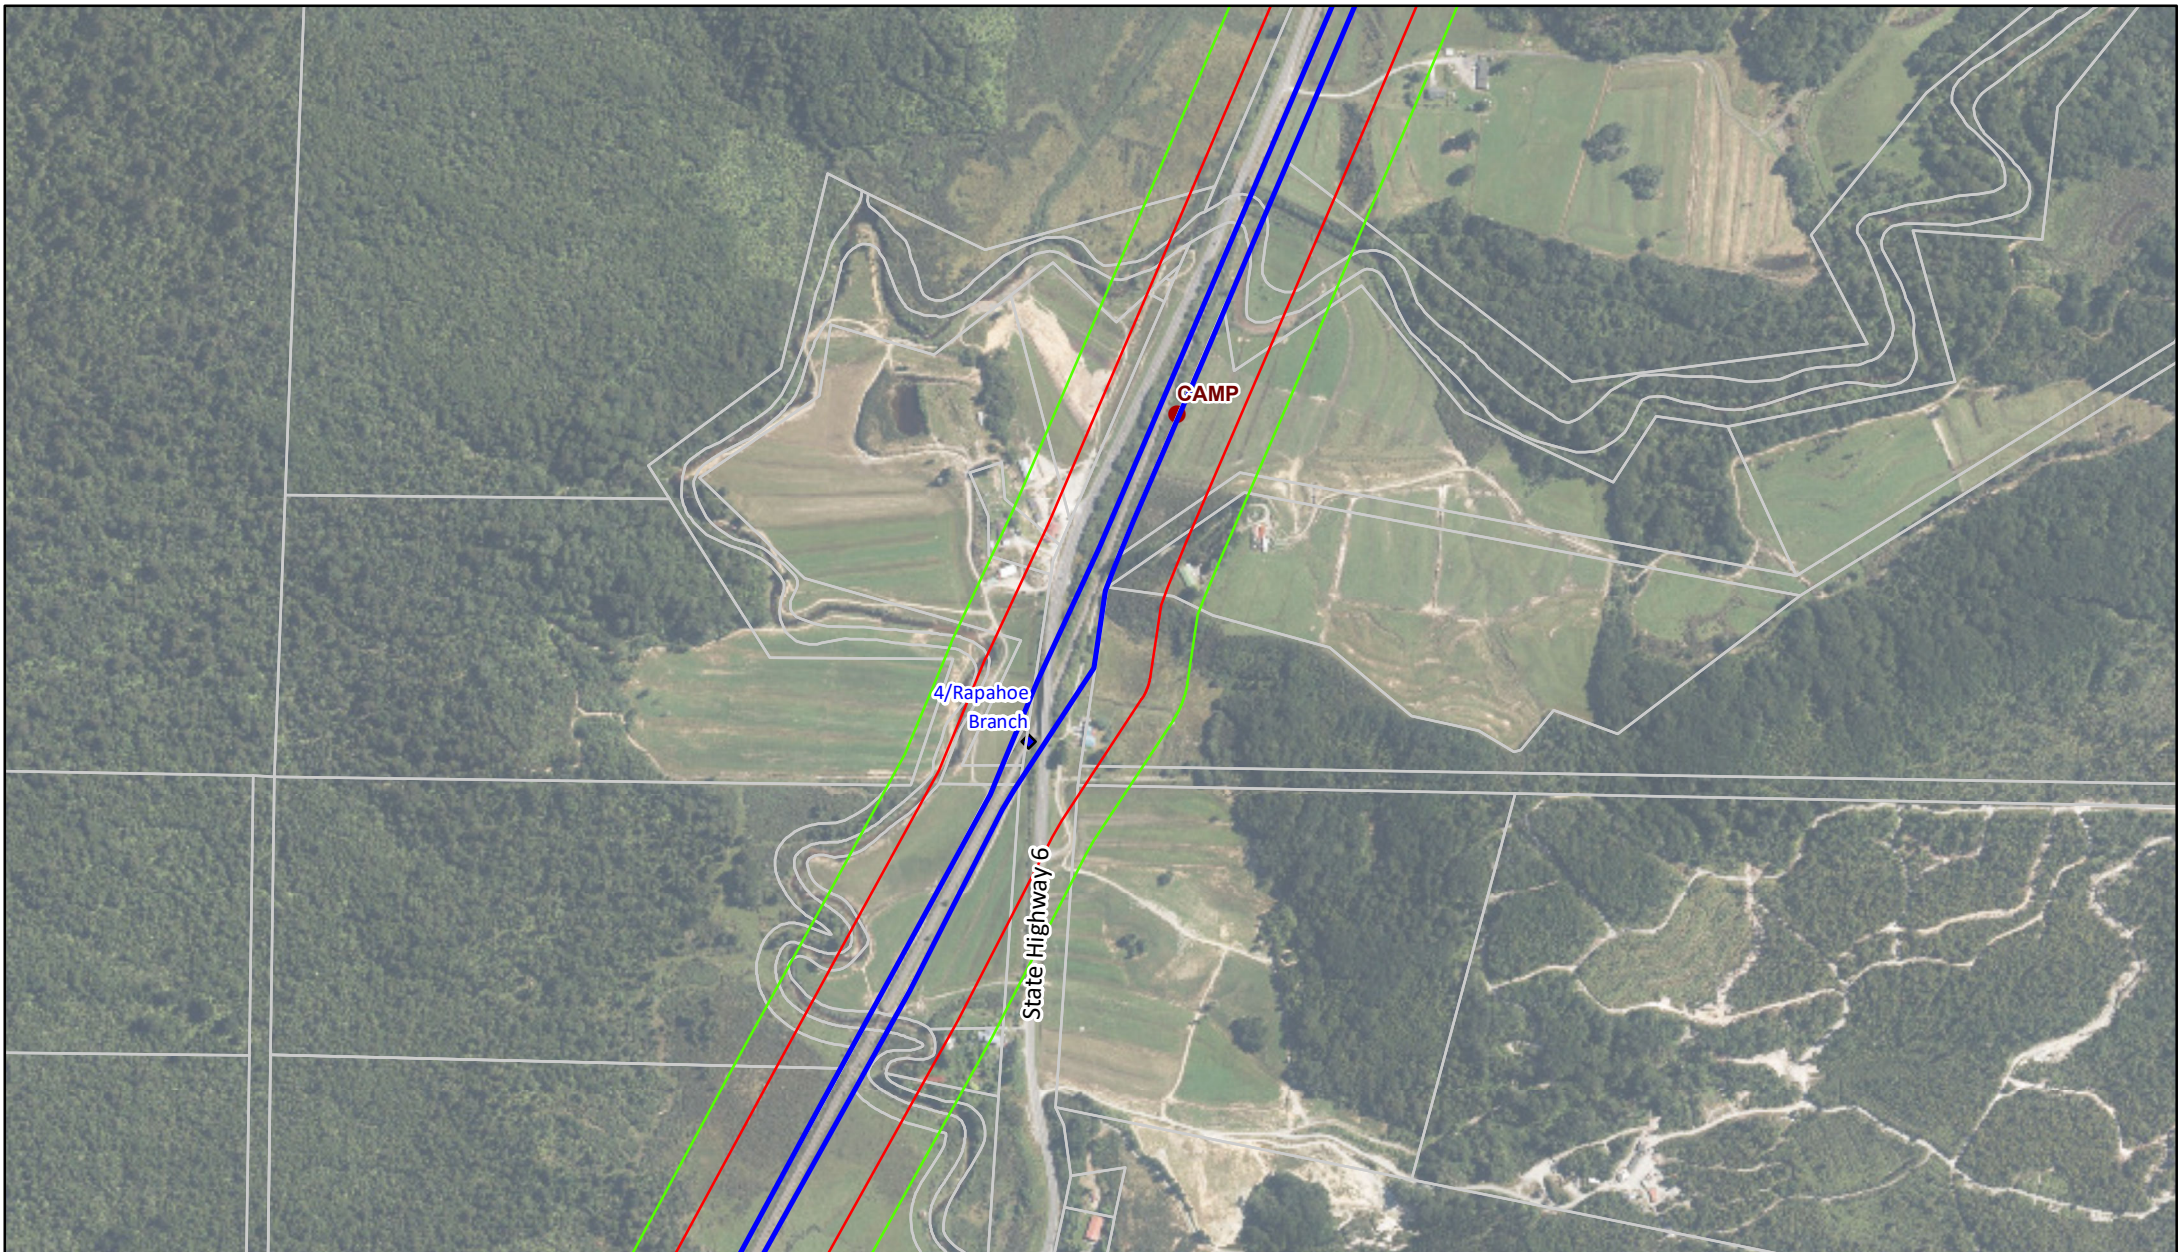

- Vibration Control Alert Overlay
- Noise Control Alert Overlay
- KiwiRail Designation
- LINZ Parcel

**KiwiRail Designation Map (Rapahoe Line)-
West Coast Regional Council -
Page 5 of 7**

A4

1:8,000

10/12/2024

Copyright © KiwiRail
LINZ data licensed under CC BY 3.0 NZ <http://data.linz.govt.nz>
© OpenStreetMap contributors
The information displayed here is indicative only
This data is made available in good faith but its accuracy or completeness is not guaranteed