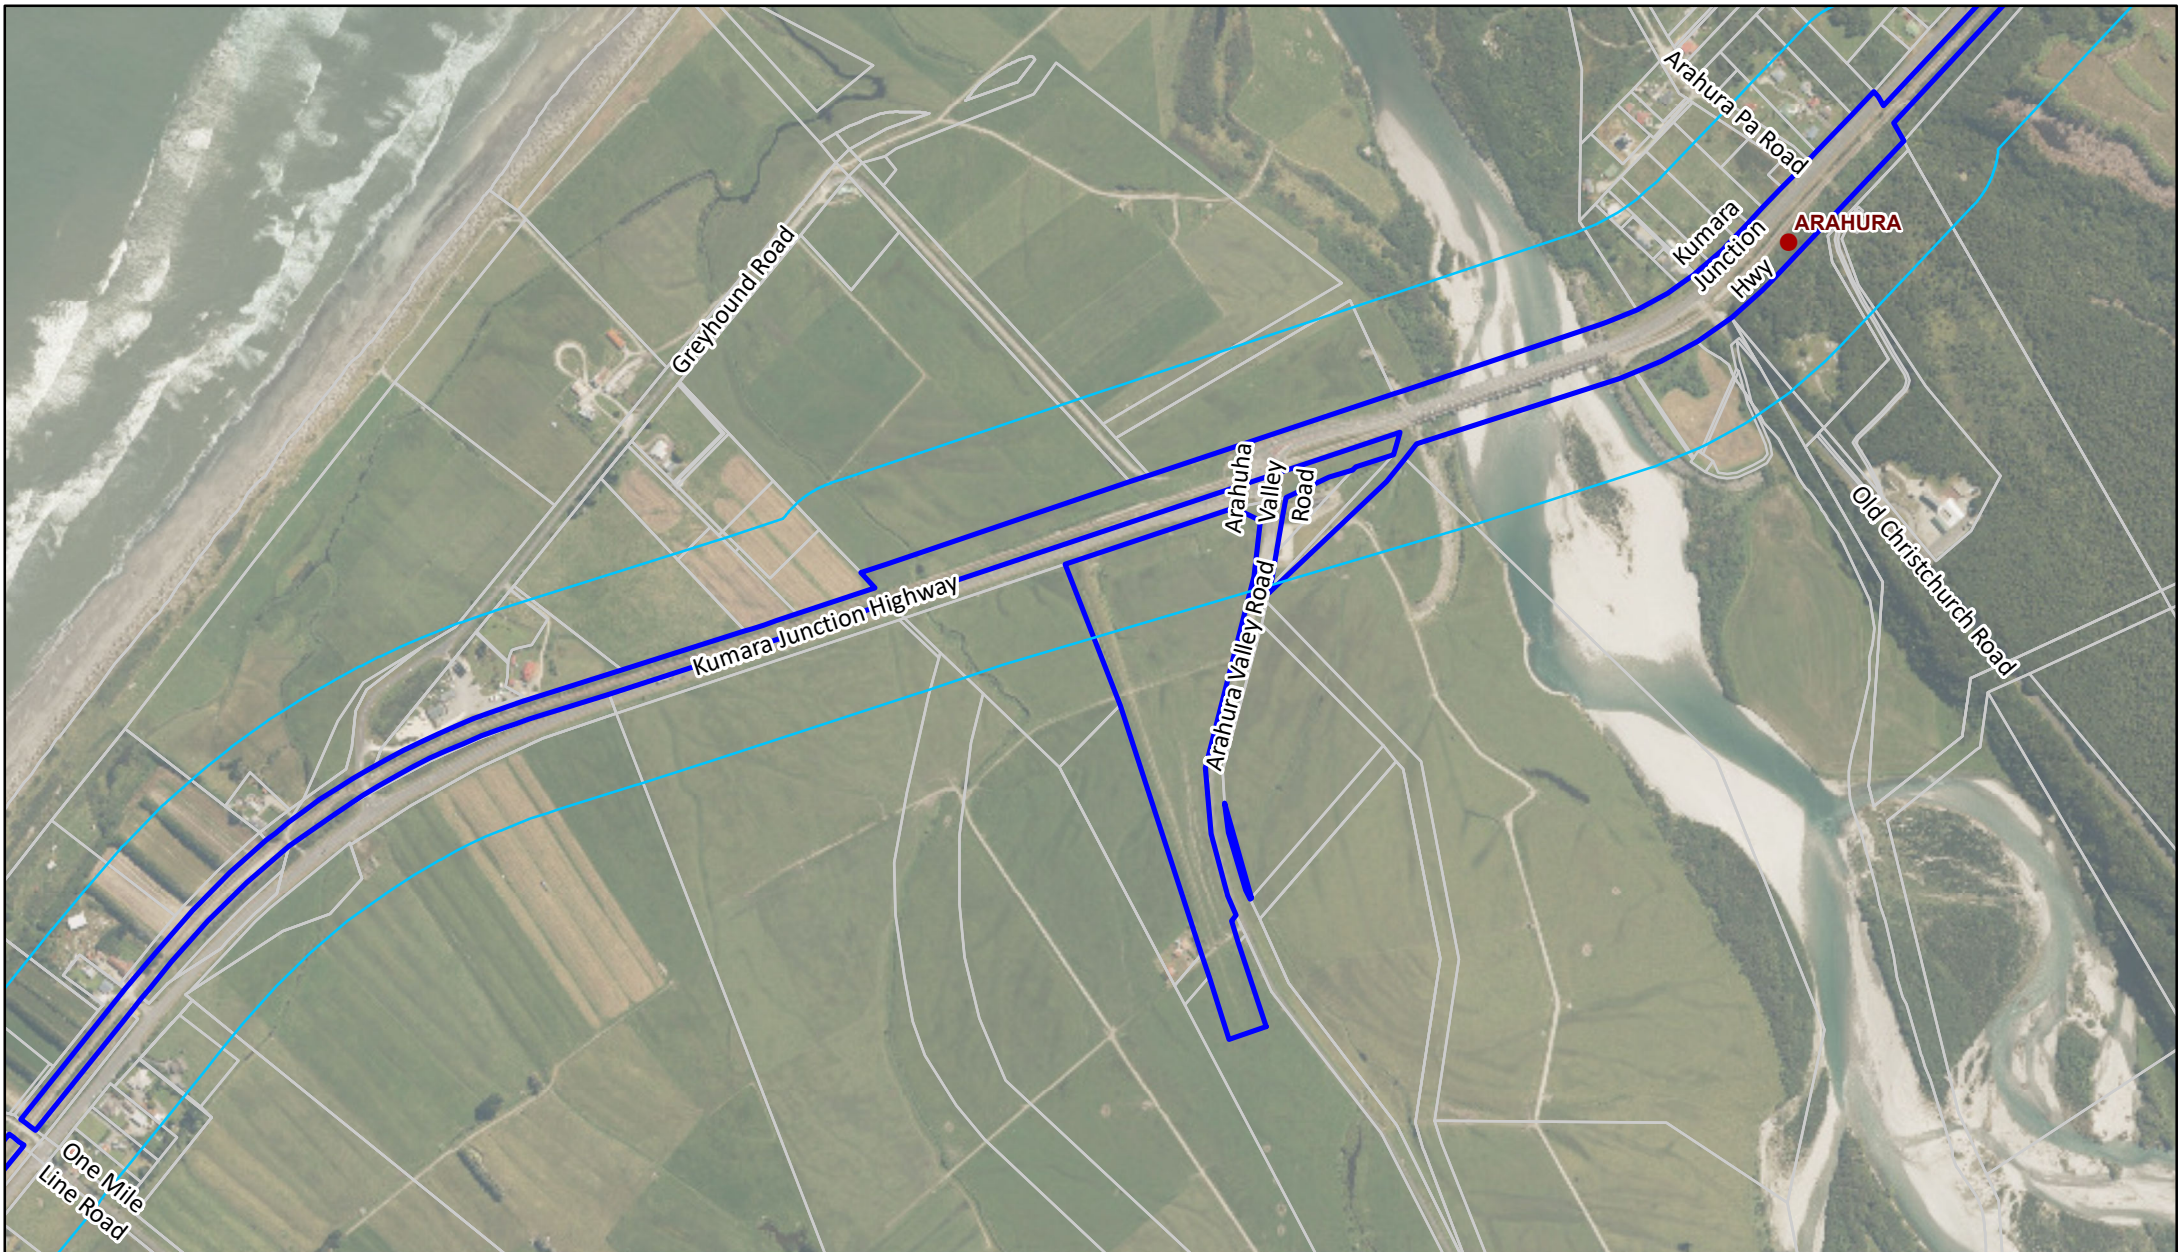

-  Noise And Vibration Alert Overlay
-  Kiwirail Designation
-  LINZ Parcel

**KiwiRail Designation Map (Hokitiko Line)-  
West Coast Regional Council -  
Page 20 of 25**

A4

1:8,000

10/12/2024

Copyright © KiwiRail  
LINZ data licensed under CC BY 3.0 NZ <http://data.linz.govt.nz>  
© OpenStreetMap contributors  
The information displayed here is indicative only  
This data is made available in good faith but its accuracy or completeness is not guaranteed