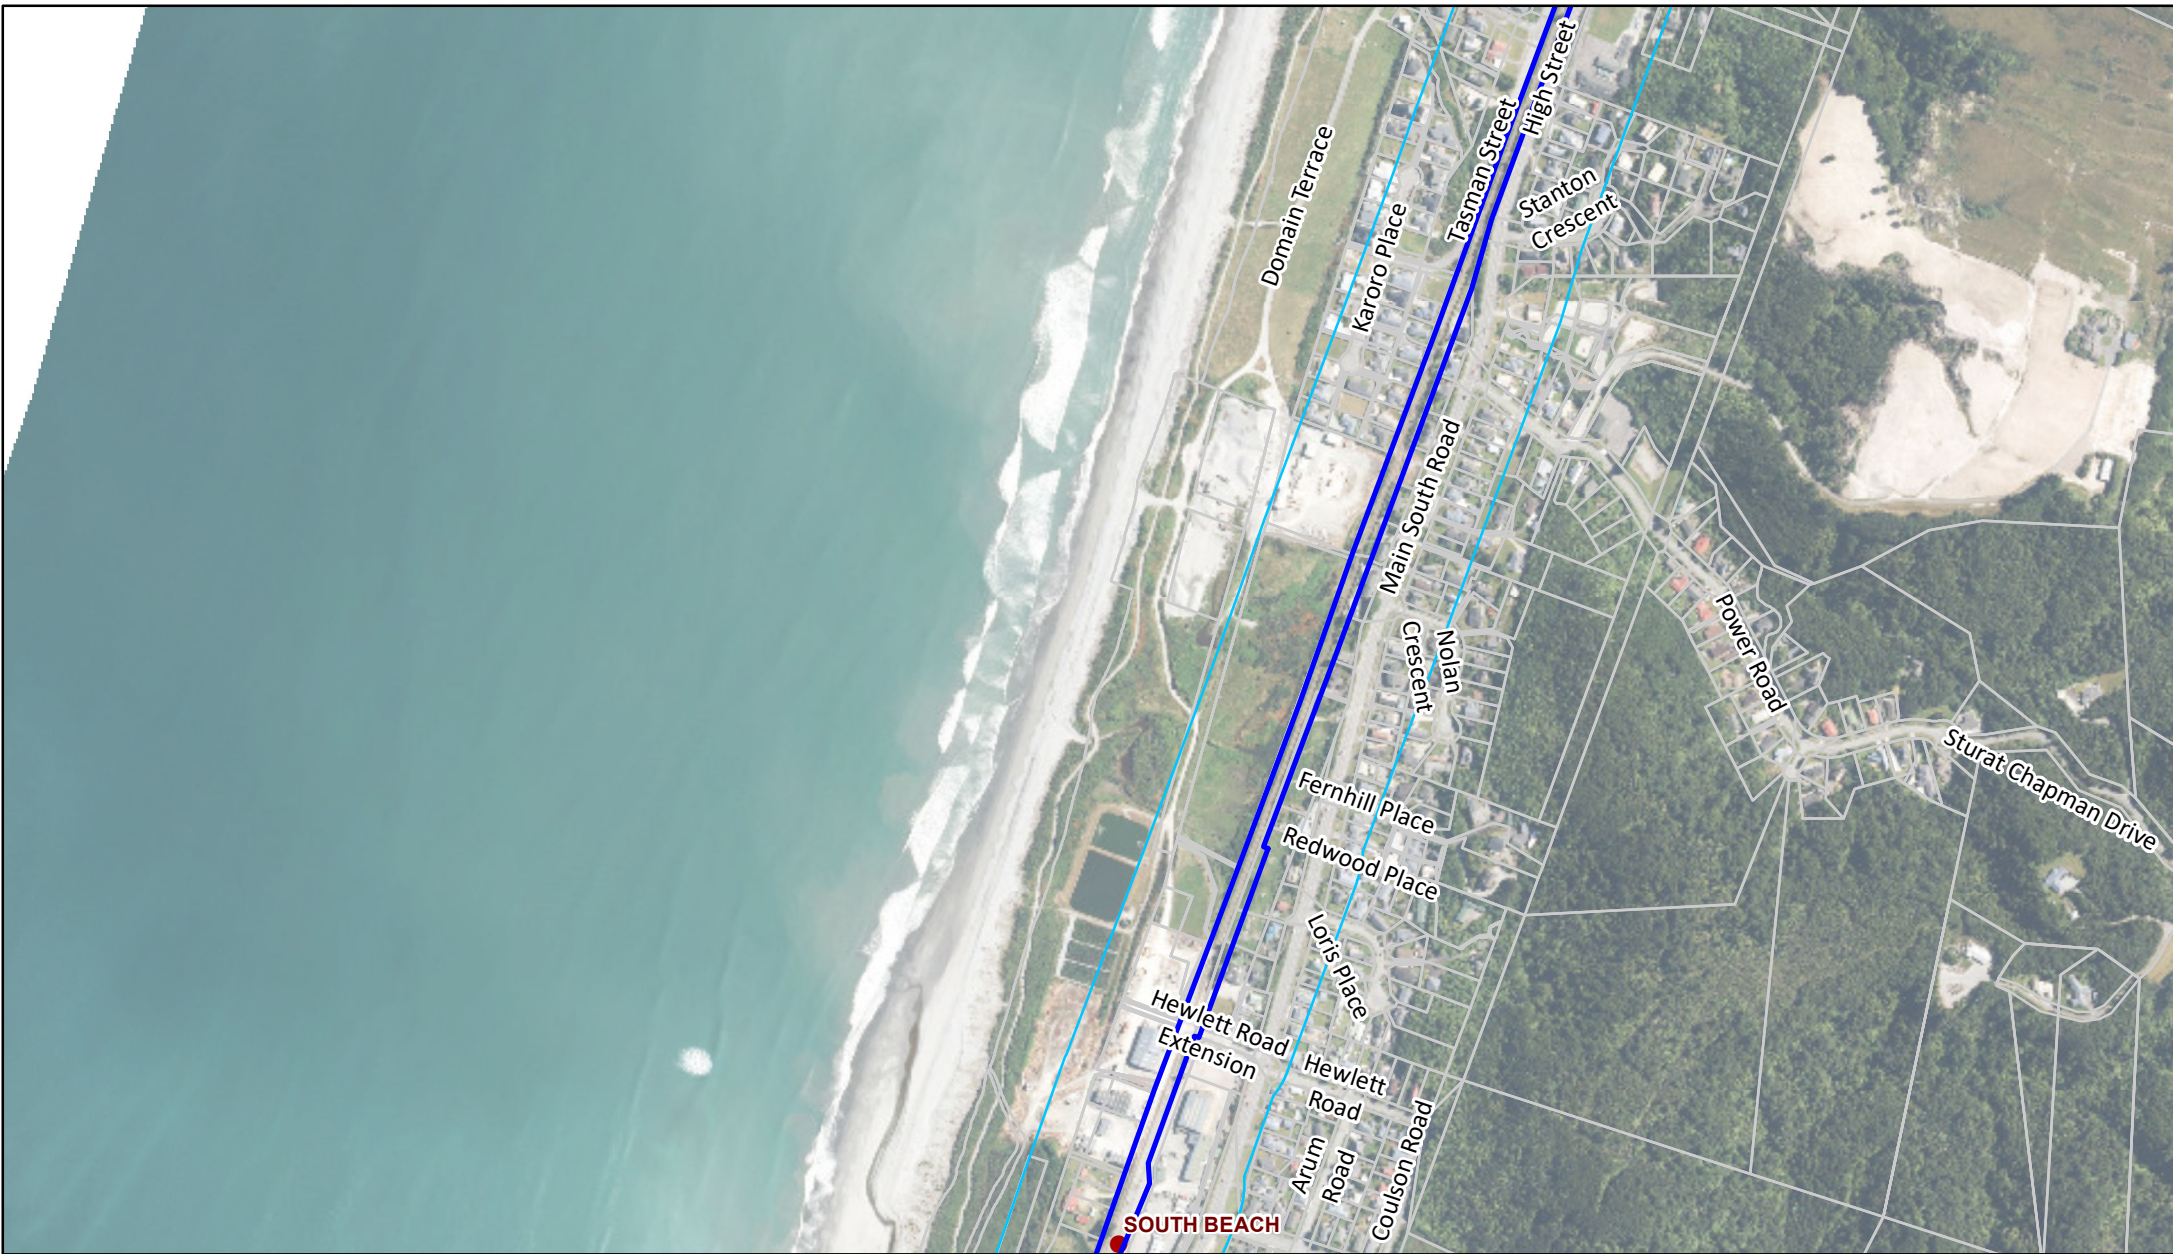

-  Noise And Vibration Alert Overlay
-  Kiwirail Designation
-  LINZ Parcel

**KiwiRail Designation Map (Hokitiko Line)-  
West Coast Regional Council -  
Page 3 of 25**

A4

1:8,000

10/12/2024

Copyright © KiwiRail  
LINZ data licensed under CC BY 3.0 NZ <http://data.linz.govt.nz>  
© OpenStreetMap contributors  
The information displayed here is indicative only  
This data is made available in good faith but its accuracy or completeness is not guaranteed