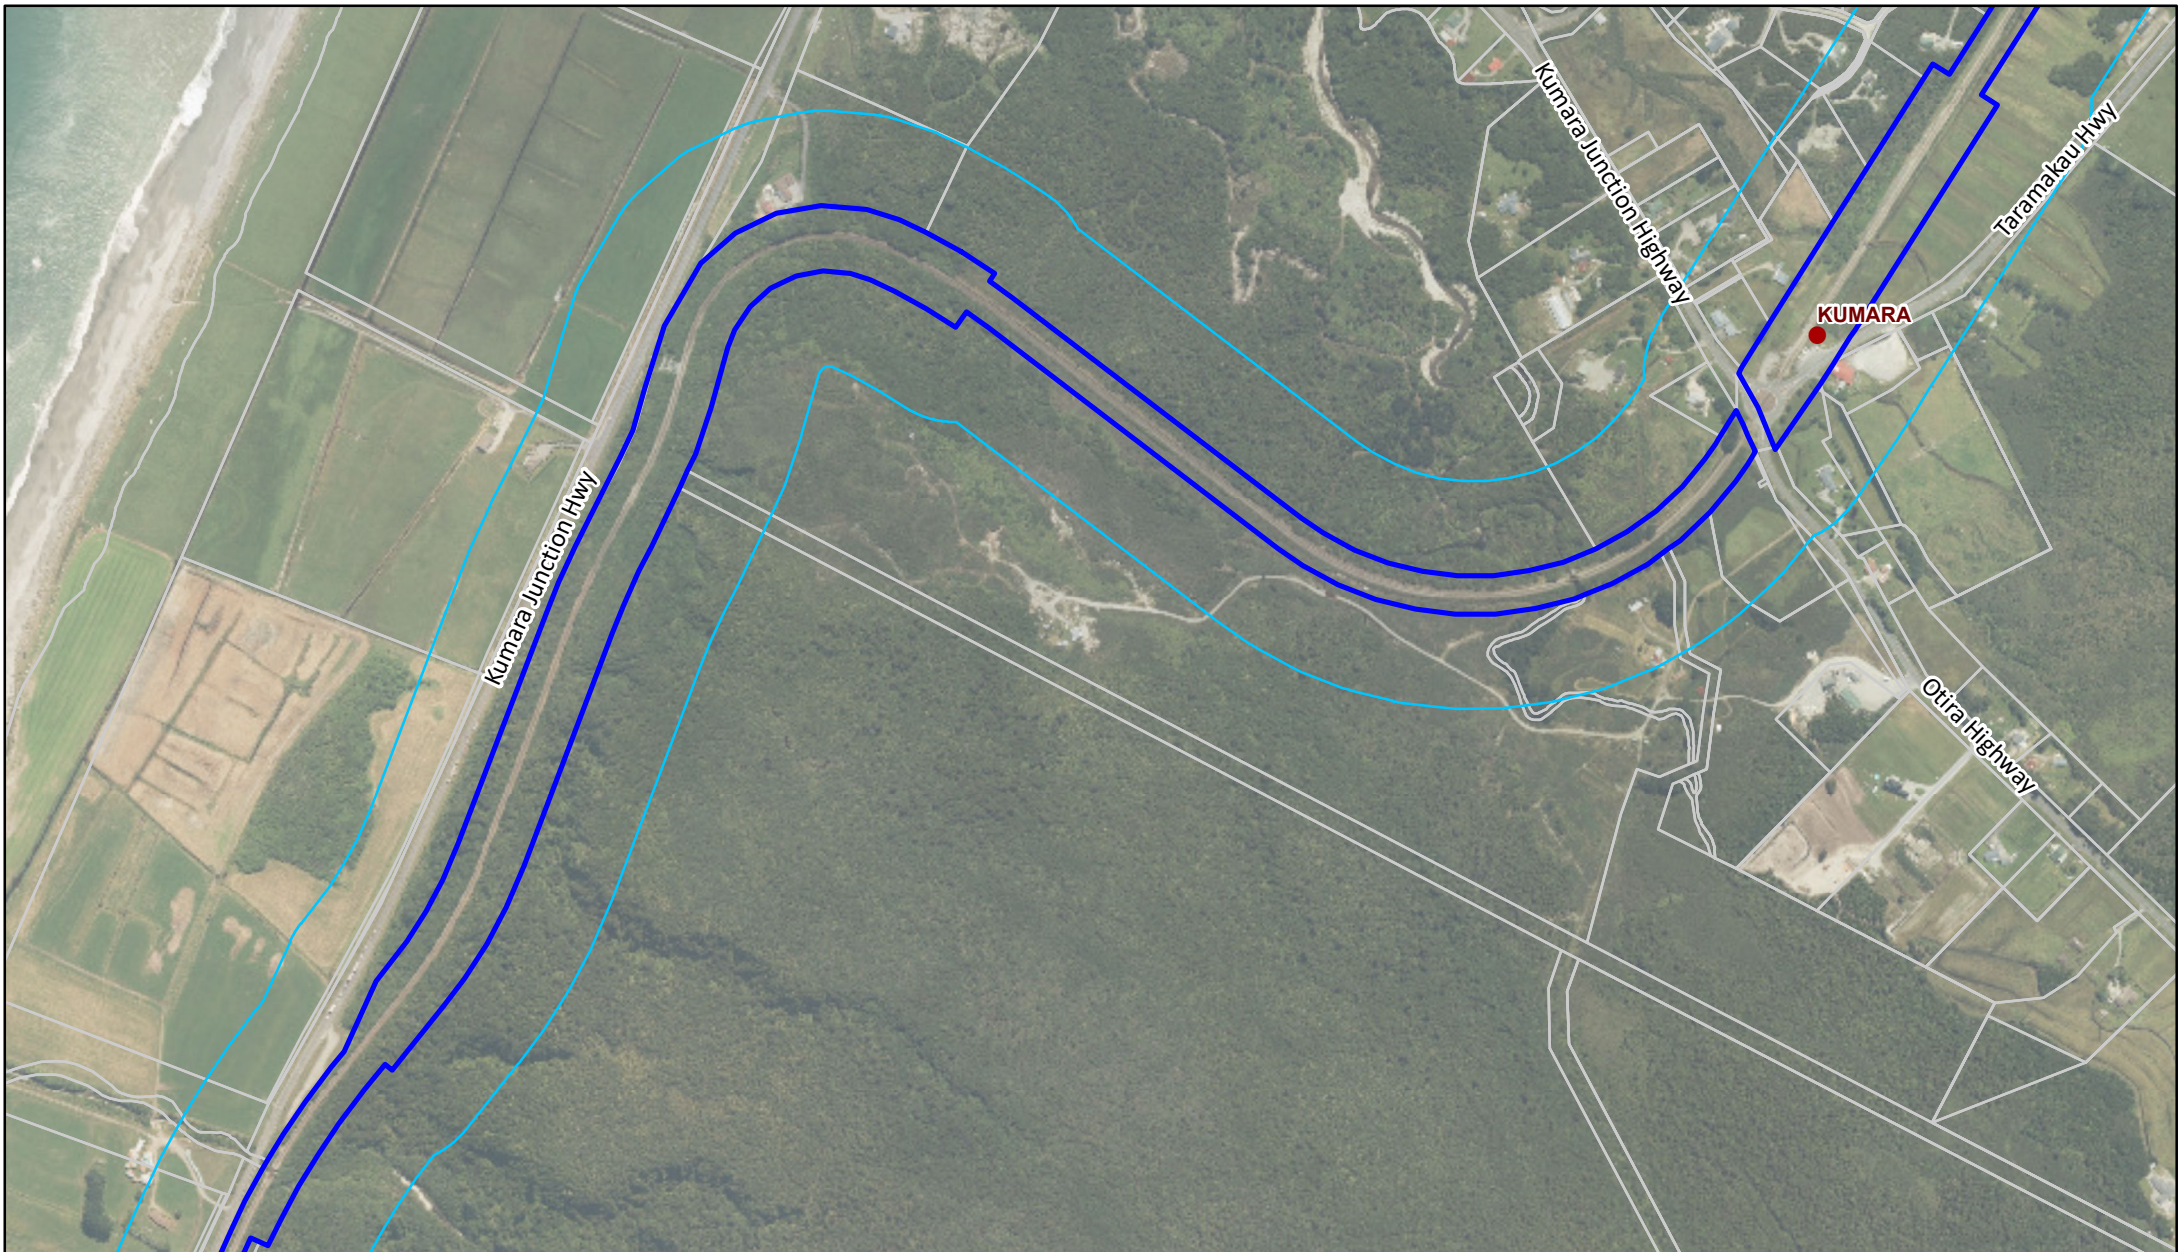

-  Noise And Vibration Alert Overlay
-  Kiwirail Designation
-  LINZ Parcel

**KiwiRail Designation Map (Hokitiko Line)-  
West Coast Regional Council -  
Page 12 of 25**

A4

1:8,000

10/12/2024

Copyright © KiwiRail  
 LINZ data licensed under CC BY 3.0 NZ <http://data.linz.govt.nz>  
 © OpenStreetMap contributors  
 The information displayed here is indicative only  
 This data is made available in good faith but its accuracy or completeness is not guaranteed