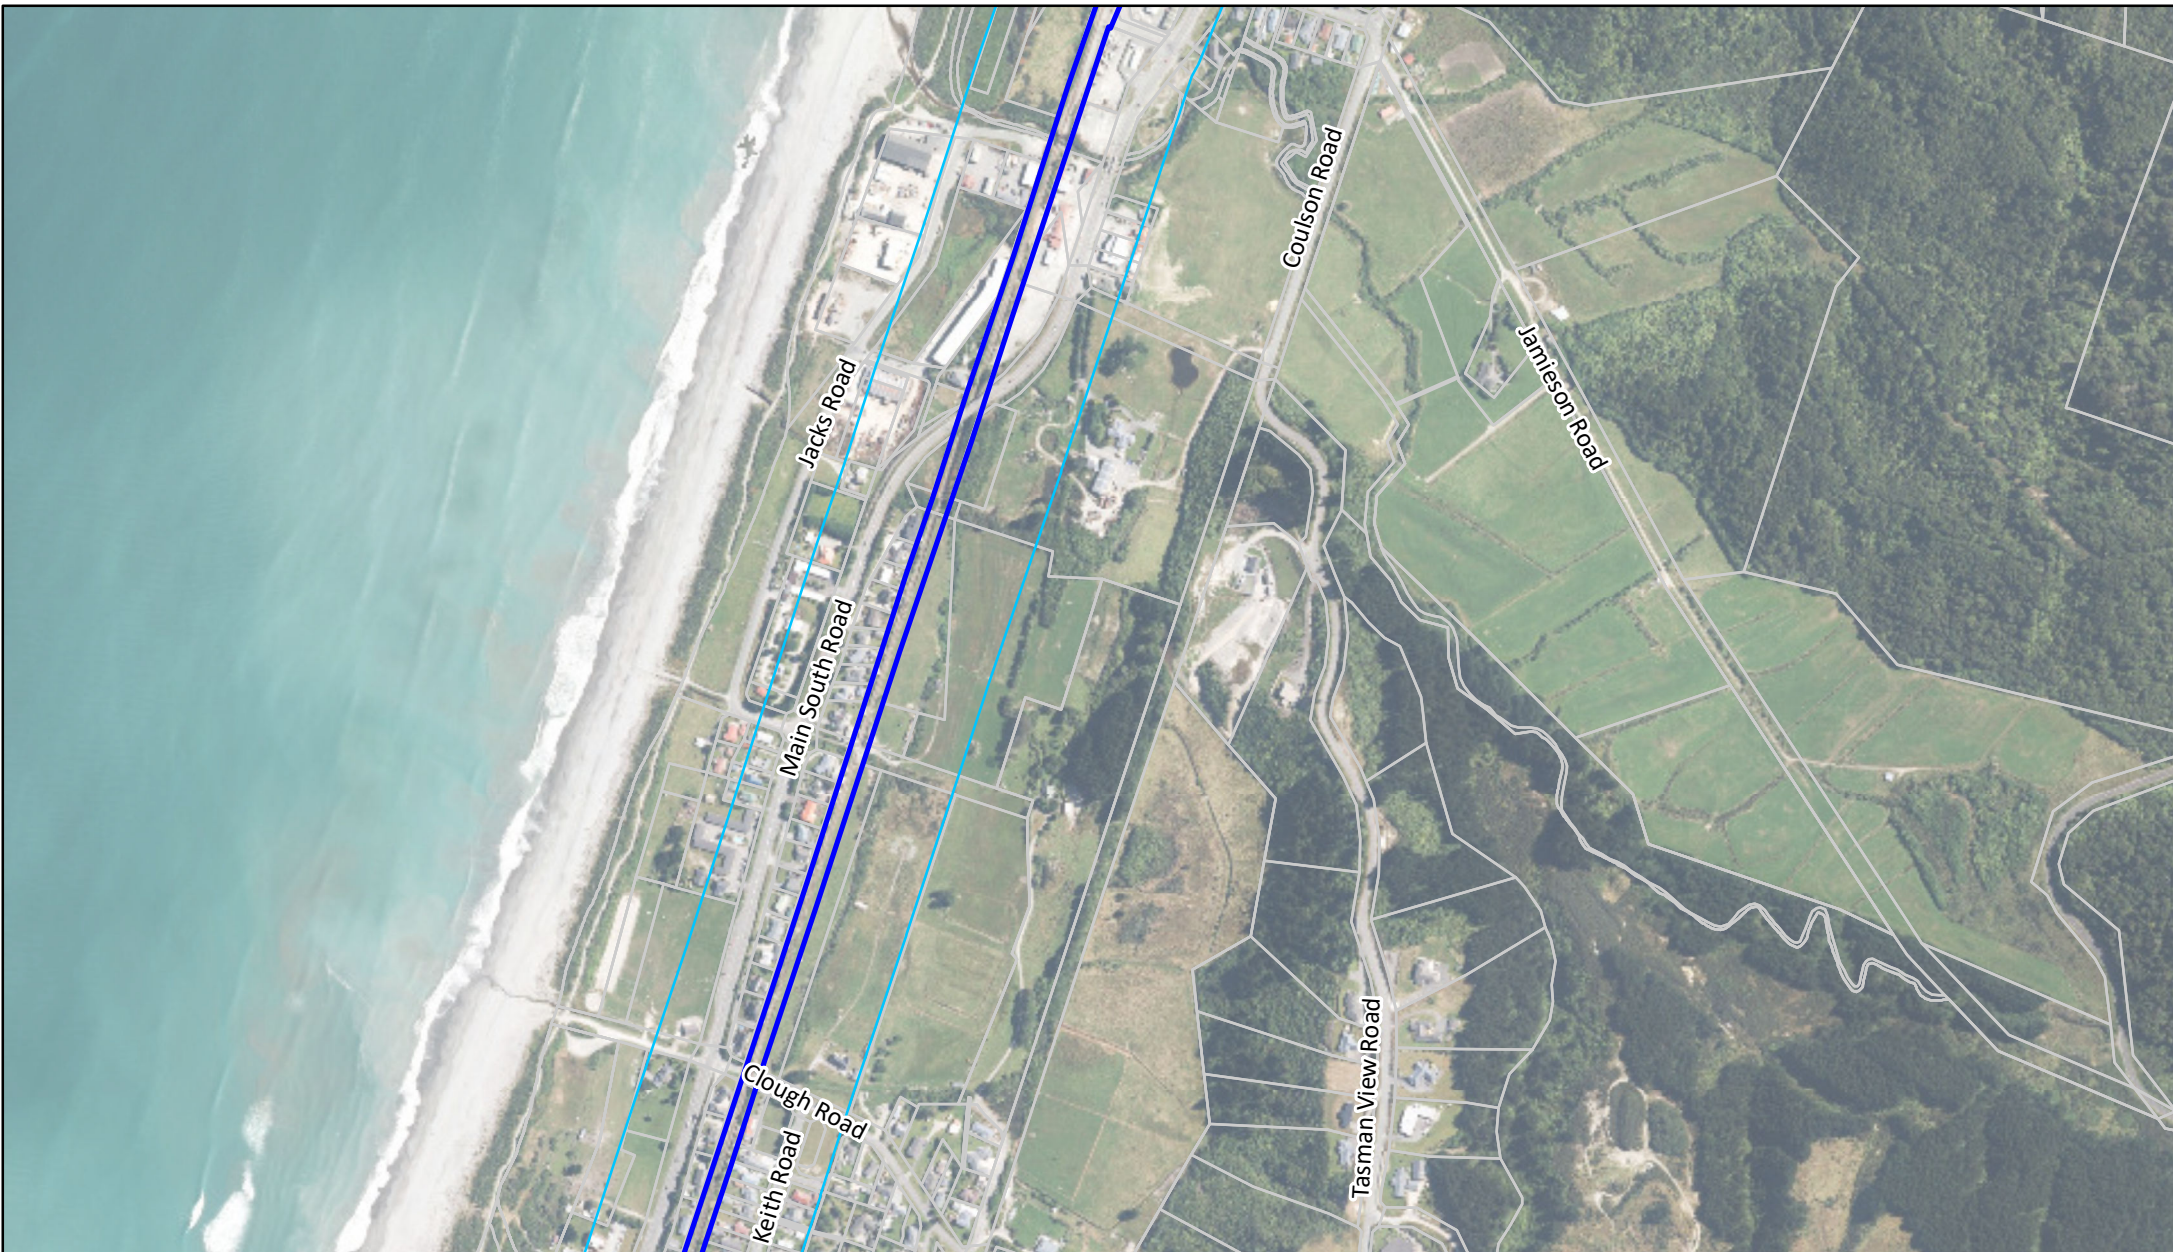

-  Noise And Vibration Alert Overlay
-  Kiwirail Designation
-  LINZ Parcel

**KiwiRail Designation Map (Hokitiko Line)-  
West Coast Regional Council -  
Page 4 of 25**

A4

1:8,000

10/12/2024

Copyright © KiwiRail  
 LINZ data licensed under CC BY 3.0 NZ <http://data.linz.govt.nz>  
 © OpenStreetMap contributors  
 The information displayed here is indicative only  
 This data is made available in good faith but its accuracy or completeness is not guaranteed