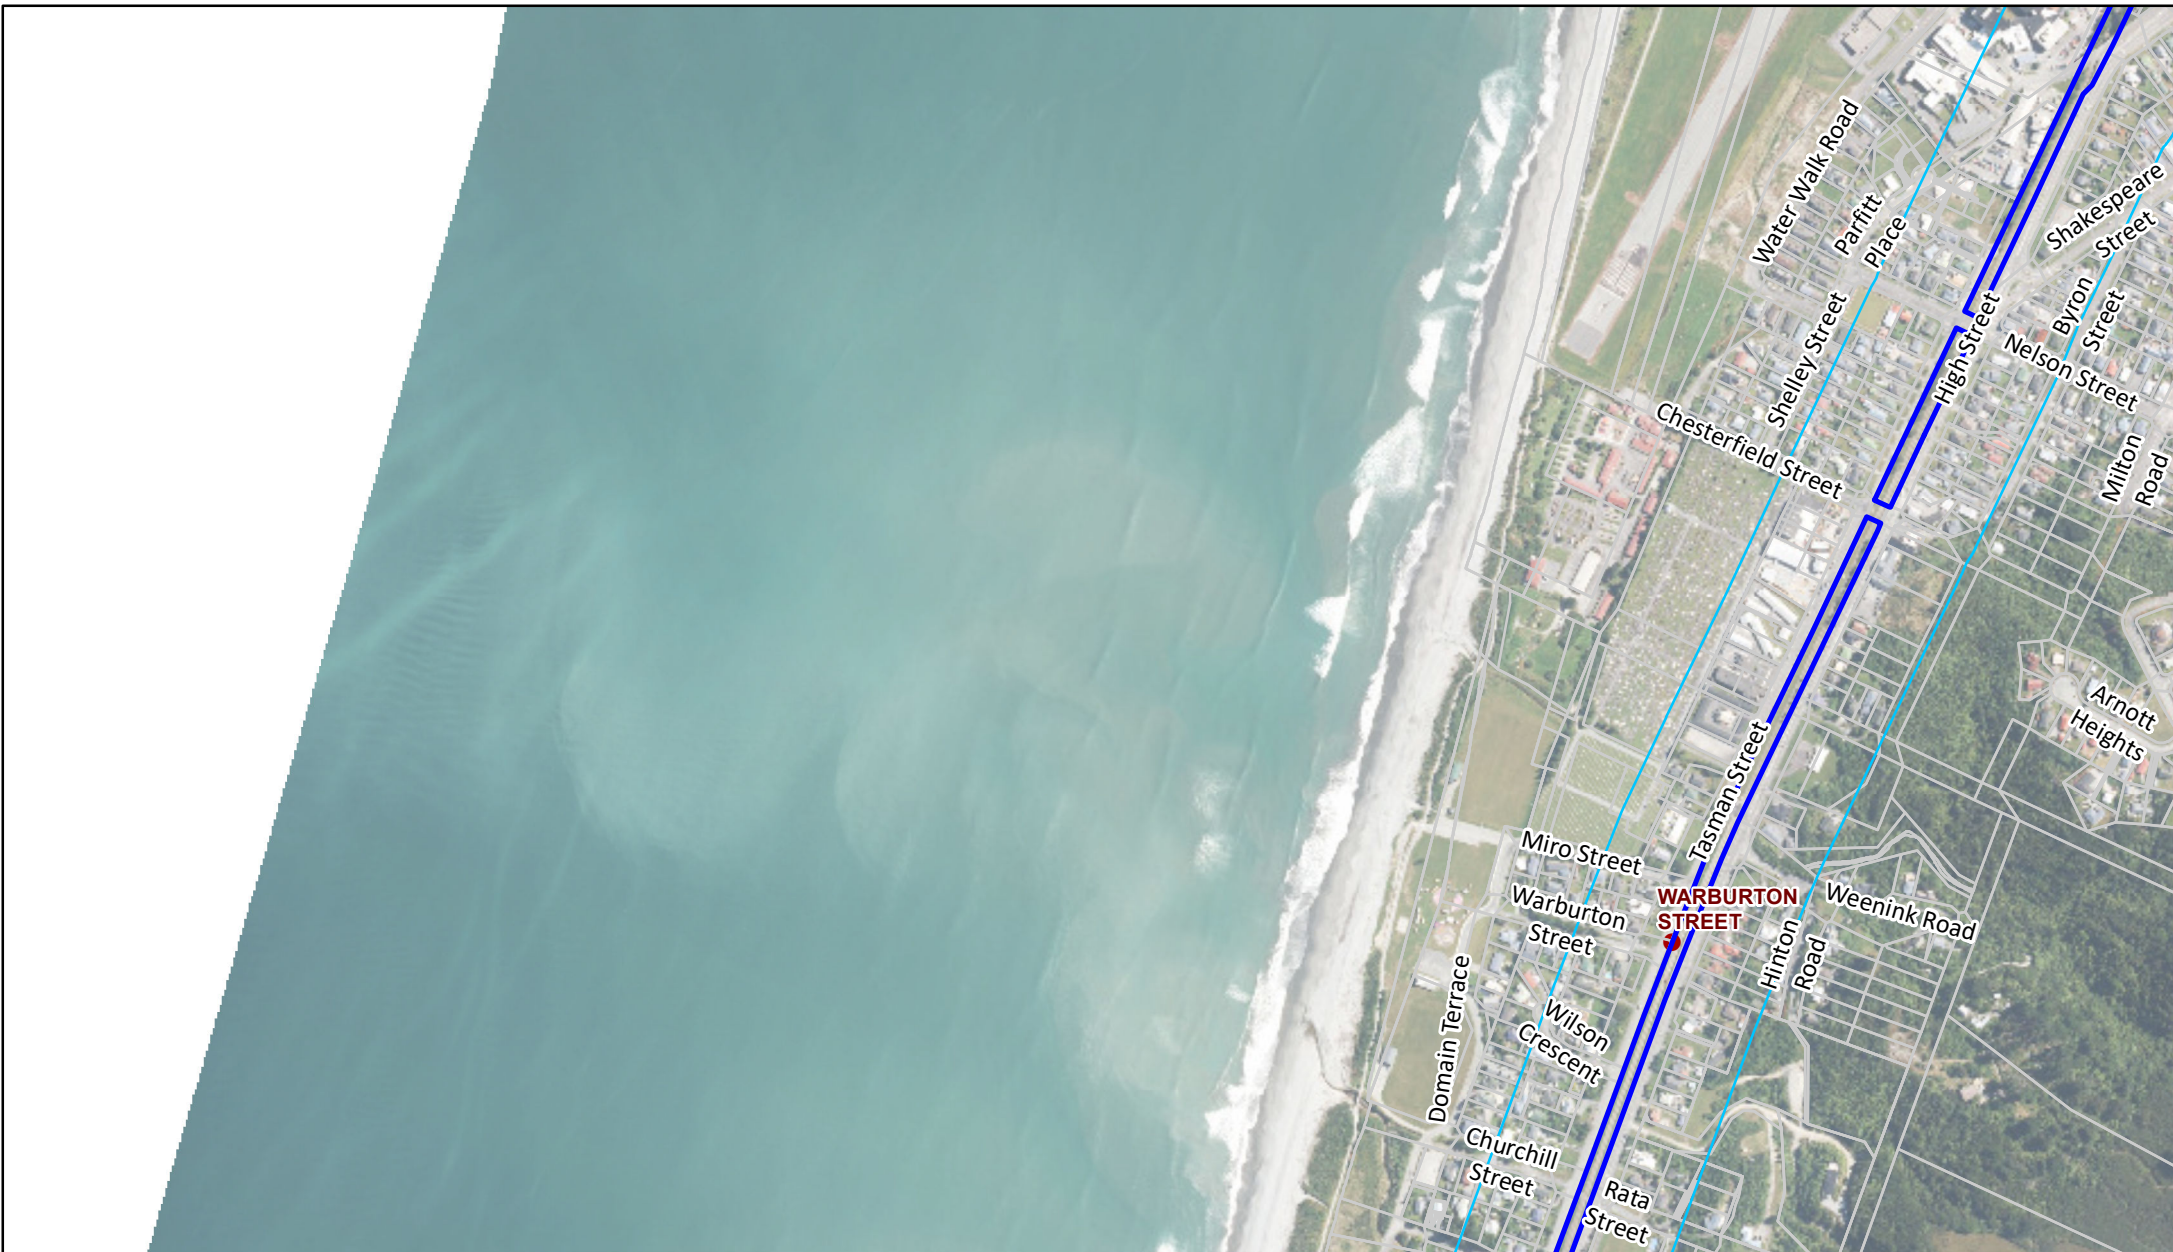

-  Noise And Vibration Alert Overlay
-  Kiwirail Designation
-  LINZ Parcel

**KiwiRail Designation Map (Hokitiko Line)-  
West Coast Regional Council -  
Page 2 of 25**

A4

1:8,000

10/12/2024

Copyright © KiwiRail  
LINZ data licensed under CC BY 3.0 NZ <http://data.linz.govt.nz>  
© OpenStreetMap contributors  
The information displayed here is indicative only  
This data is made available in good faith but its accuracy or completeness is not guaranteed